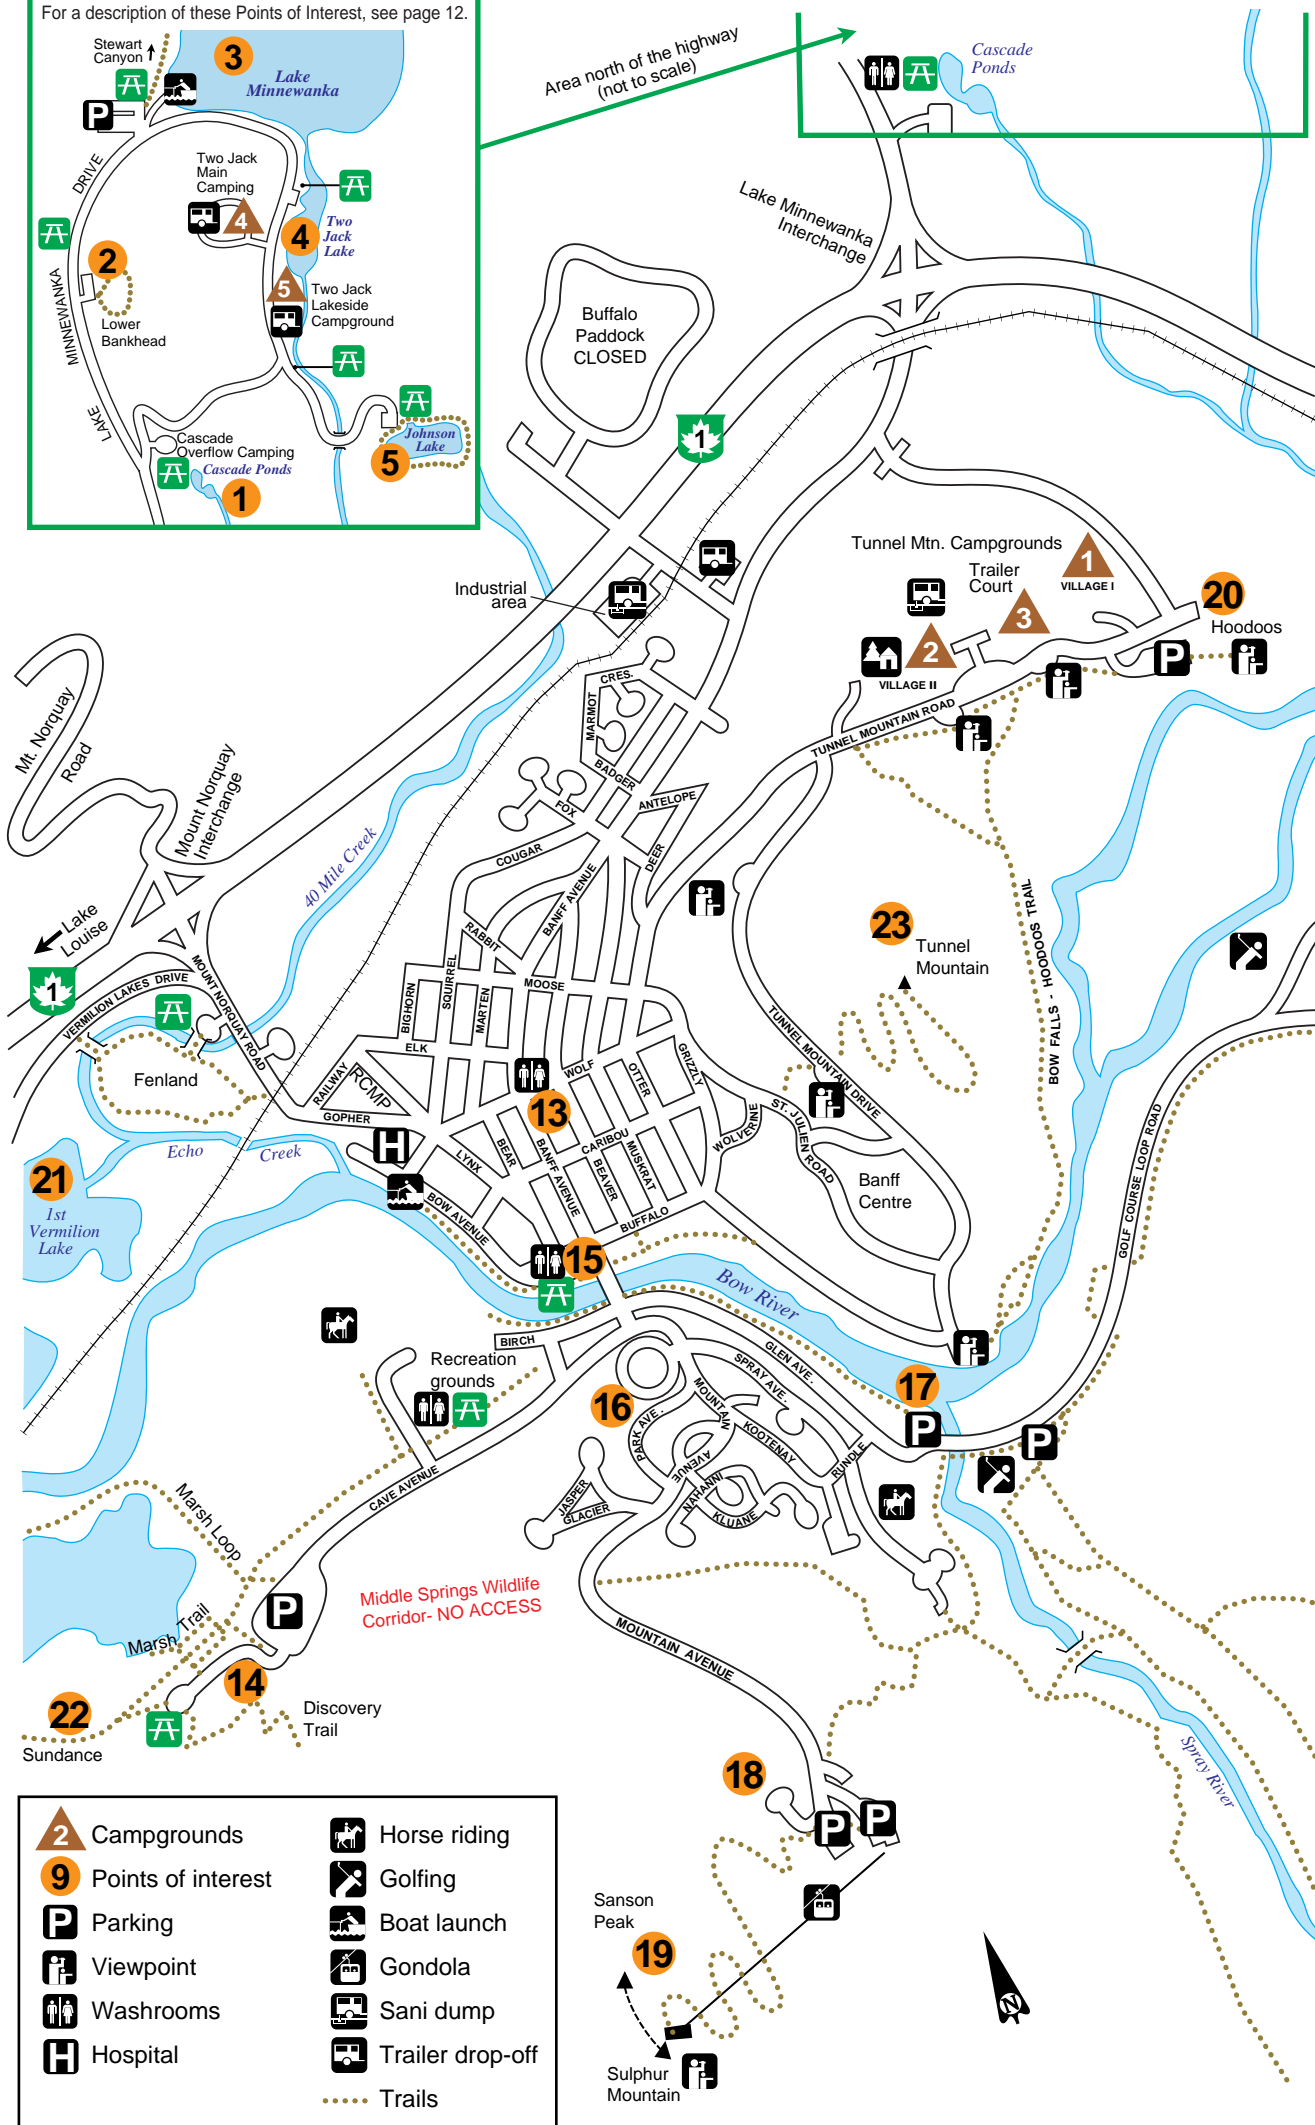

For a description of these Points of Interest, see page 12.

- | | | | |
|--|--------------------|---|------------------|
|  | Campgrounds |  | Horse riding |
|  | Points of interest |  | Golfing |
|  | Parking |  | Boat launch |
|  | Viewpoint |  | Gondola |
|  | Washrooms |  | Sani dump |
|  | Hospital |  | Trailer drop-off |
| | |  | Trails |